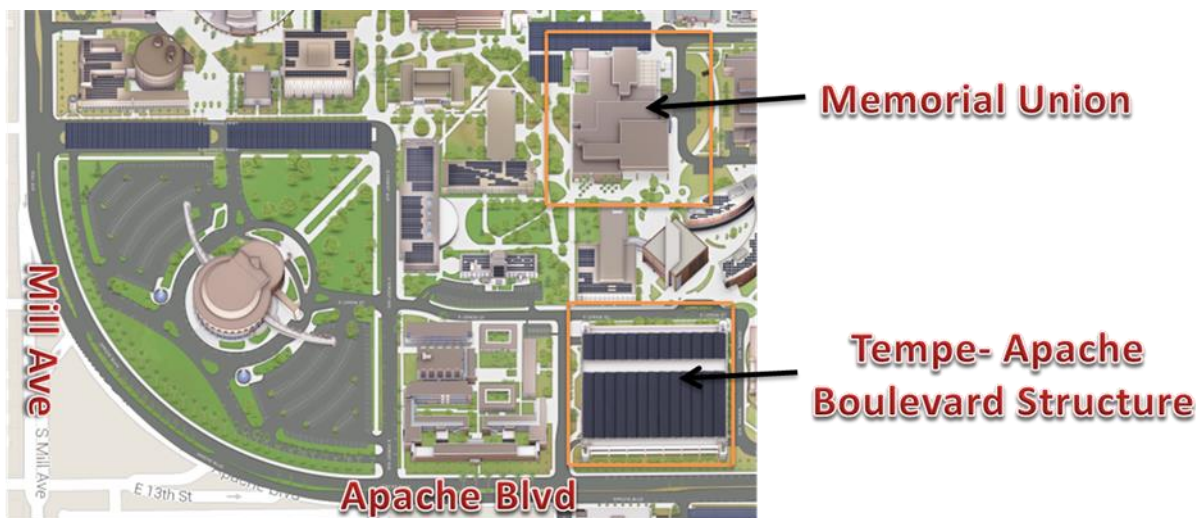

As long as there are visitor spots available in the lot it is not necessary to mention reserved spots. If the lot should be full, you would want to mention that they have a reservation for the WET Center meeting.

For additional information visit ASU Map at <http://asu.edu/map>

Hotel Information - 2018

Tempe Mission Palms Hotel 60 East 5th Street Tempe, AZ 85281 (480) 894-1400 www.missionpalms.com	Courtyard by Marriott 601 South Ash Tempe, AZ 85281 (480) 966-2800 www.marriott.com	Residence Inn Marriott 510 South Forest Ave. Tempe, AZ 85281 (480) 967-2300 www.marriott.com	MOXY Phoenix Tempe (Marriott) 1333 S. Rural Road Tempe, AZ 85281 (480) 968-3451 http://www.marriott.com/hotels/travel/phxox-moxy-phoenix-tempe/
10 minutes from Sky Harbor Int'l Airport – walking distance to ASU	10 minutes from Sky Harbor Int'l Airport – walking distance to ASU	10 minutes from Sky Harbor Int'l Airport – walking distance to ASU	10 minutes from Sky Harbor Int'l Airport – walking distance to ASU
Airport transportation 5:30 am – 10:30 pm or parking included in hospitality charge	Complimentary on site parking. Shuttle service from airport.	Airport shuttle, parking.	Airport shuttle service, on request, complimentary
High-speed internet access. Full service hotel, restaurant, lounge.	Free high-speed internet access, outdoor heated pool, Café (open for breakfast), Mill Street restaurants nearby.	Free high-speed internet, complimentary breakfast buffet, fitness center, business center, pool, evening reception.	Complimentary high-speed internet and Wi-Fi in all rooms, outdoor pool, fitness center, restaurant, lounge.
303 rooms (some suites)	155 rooms 5 suites	11 floors, 173 suites with kitchenettes	190 rooms and suites
Hampton Inn 1429 N. Scottsdale Rd. Tempe, AZ 85281 (480) 675-9799 www.hamptoninnsuitesarizona.com	ALOFT Tempe 951 East Playa Del Norte Drive Tempe, AZ 85281 (480) 621-3300 www.starwoodhotels.com/aloft/hotels/property/overview/index.html?propertyID=3102	Embassy Suites 4400 S. Rural Rd. Tempe, AZ 85282 (480) 897-7444 www.embassysuites.com	Graduate Tempe 225 E. Apache Blvd. Tempe, AZ 85281 (480) 967-9431 http://graduatetempe.com